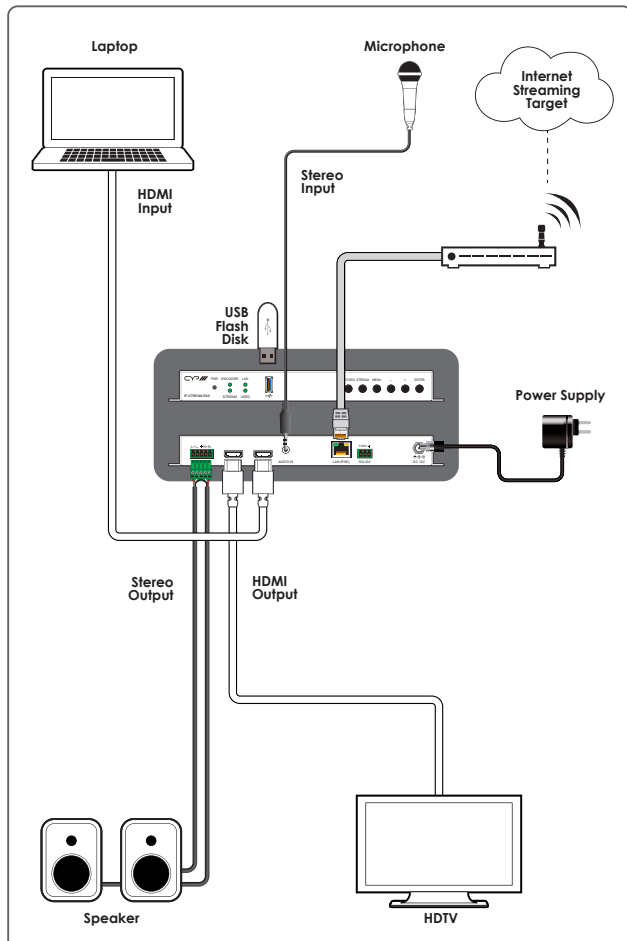

PANELS

Front View

Rear View

DIAGRAM

FEATURES

- Integrated support for live streaming to Facebook, YouTube or Twitch channels
- Generated 3 simultaneous streams from the same video source (up to 1080P60fps) for easy system integration at multiple bandwidth targets.
- Control via front panel buttons, WebGUI, Telnet, RS-232, IR.

SPECIFICATIONS

Interfaces

Input Port
1 HDMI (Type-A)
1 Analog Stereo (3.5mm)

Output Port
1 HDMI (Type-A)
1 Balance Audio (5 pin Terminal block)
1 USB2.0 (Type-A)

Bi-directional Port
1 GbE LAN (RJ-45)

Control I/O
1 RS-232 (3-pin terminal block)